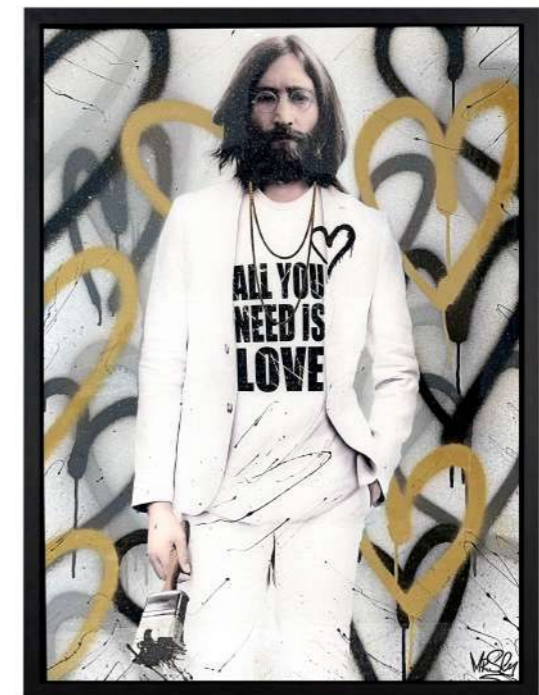

Layered with glitter resin

30x40 inch

£2495

Mr.Sly street art

Bricklane, London 2020

All you need is love

Spray paints on board

Layered with glitter resin