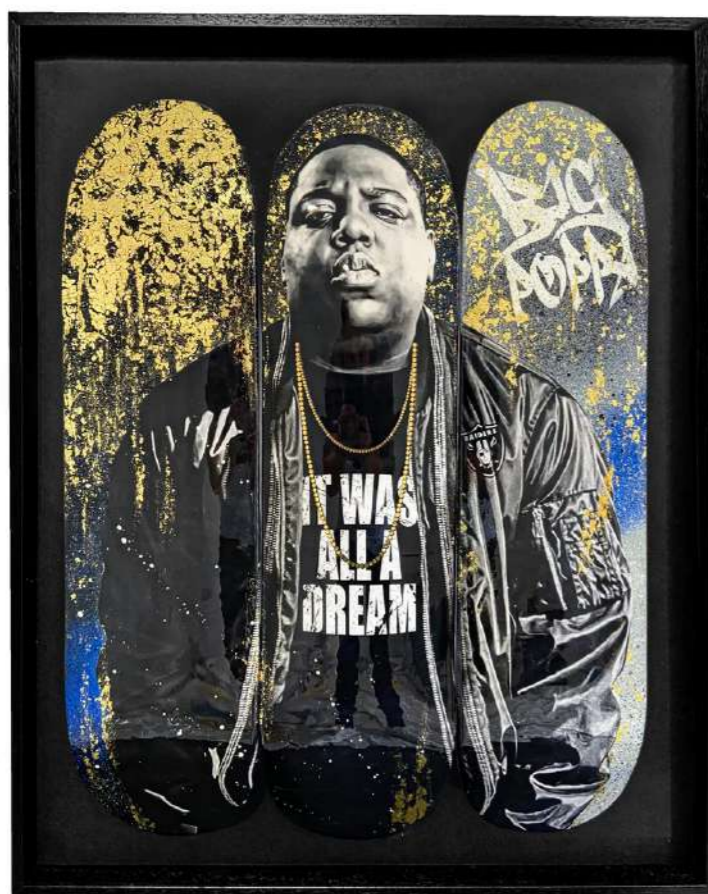

Layered with foils and glitter resin

36x48 inch

£3995

Introduce me as the Joker

3D Artwork with Acrylics

Spray paint and resin

34x45 inch

£4950

V.I.P PREVIEW

24 HIGH STREET, PRINCE
BISHOPS PLACE DURHAM
DH1 3UJ , 03/08/24 @12PM

LIFE SERIES

ABOUT MR.SLY

Mr. Sly is a British artist known for his mixed media collages and contemporary interpretations of 20th Century pop culture. His bold, graphic images have become his unique trademark. With a background in photo restoring and graphic design, Mr. Sly meticulously blends these talents in his artwork. Producing both limited edition prints and original pieces, his work is showcased in galleries across the U.K. and U.S.A., and his paste-ups are a vibrant part of the street art scene in many cities.

Layered with glitter resin

30x40 inch

£2495

Mr.Sly street art

Bricklane, London 2020

All you need is love

Spray paints on board

Layered with glitter resin

It was all a dream (Enquire)
Spray paints and foil on skate decks
Layered with glitter resin
24x30 inch
£2995

I wanna love you
Spray paints on skate decks
Layered with glitter resin
24x30 inch
£2995

Come as you are
Spray paints and foil on skate decks
Layered with glitter resin
24x30 inch
£2995