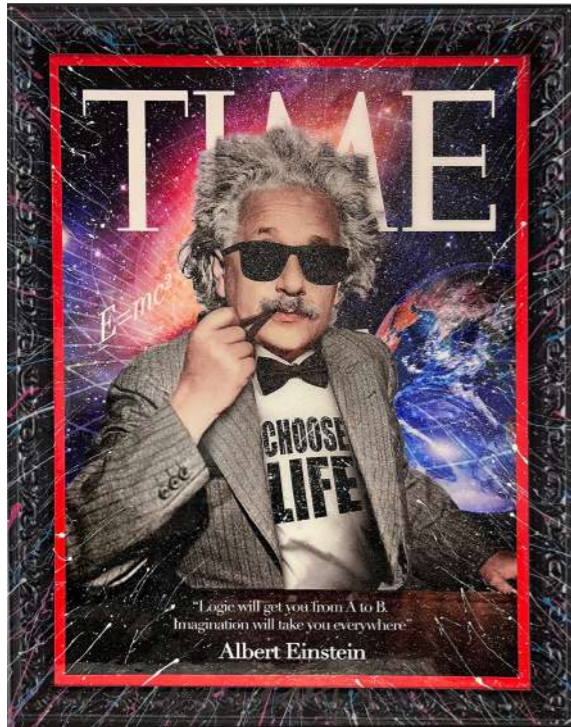

TO SHOW YOUR INTEREST

EMAIL:
STUDIOSLY@OUTLOOK.COM
TEL: 07402523833
@MRSLY87

Studio *Sly

V.I.P PREVIEW

24 HIGH STREET, PRINCE
BISHOPS PLACE DURHAM
DH1 3UJ , 03/08/24 @12PM

MIXED ART

Choose life

Acrylic on board in custom frame

Layered with glitter resin

30x40 inch

£2495