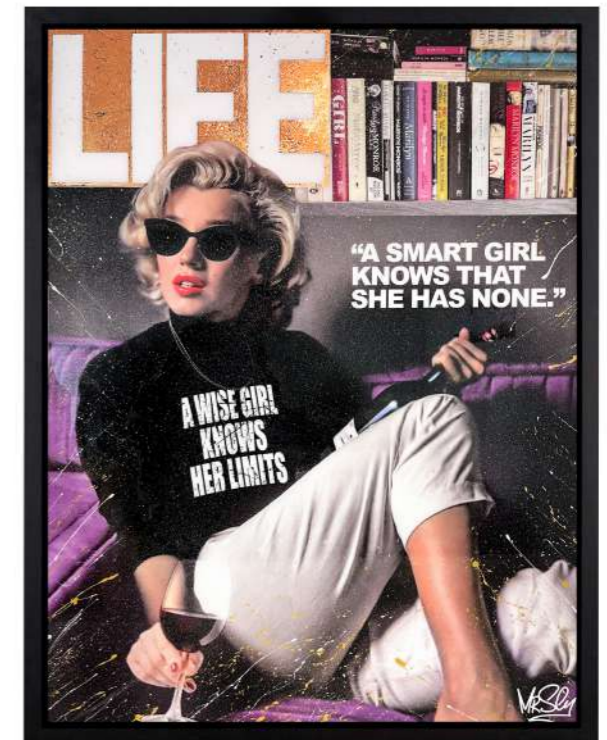

Star man

3D Artwork with Acrylic on board
Layered with foils and glitter resin

40x50inch

£4795

Smart girl

Acrylic on board
Layered with foils and glitter resin

36x48 inch

£3995