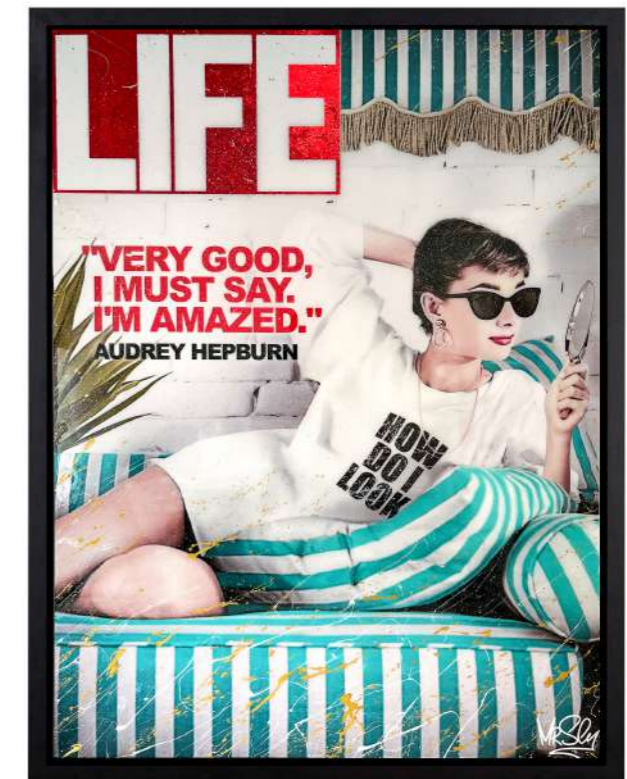

Layered with foils and glitter resin

36x48 inch

£3995

Introduce me as the Joker

3D Artwork with Acrylics

Spray paint and resin

34x45 inch

£4950

V.I.P PREVIEW

24 HIGH STREET, PRINCE
BISHOPS PLACE DURHAM
DH1 3UJ , 03/08/24 @12PM

LIFE SERIES

ABOUT MR.SLY

Mr. Sly is a British artist known for his mixed media collages and contemporary interpretations of 20th Century pop culture. His bold, graphic images have become his unique trademark. With a background in photo restoring and graphic design, Mr. Sly meticulously blends these talents in his artwork. Producing both limited edition prints and original pieces, his work is showcased in galleries across the U.K. and U.S.A., and his paste-ups are a vibrant part of the street art scene in many cities.