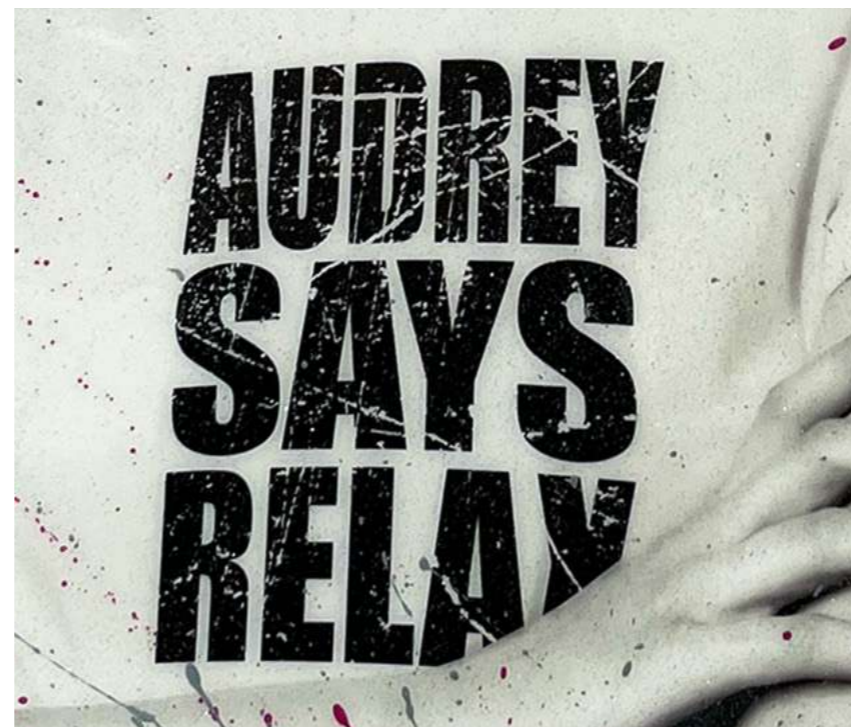

MIXED ART

I am my own muse
Spray paints on wood
With foils and glitter resin
32x46 inch
£3250

Each image is inspired
By a quote or song
Referring to the icon of choice

Audrey says relax
3D Artwork with Acrylic on board
Layered with foils and glitter resin
40x50inch
£4795