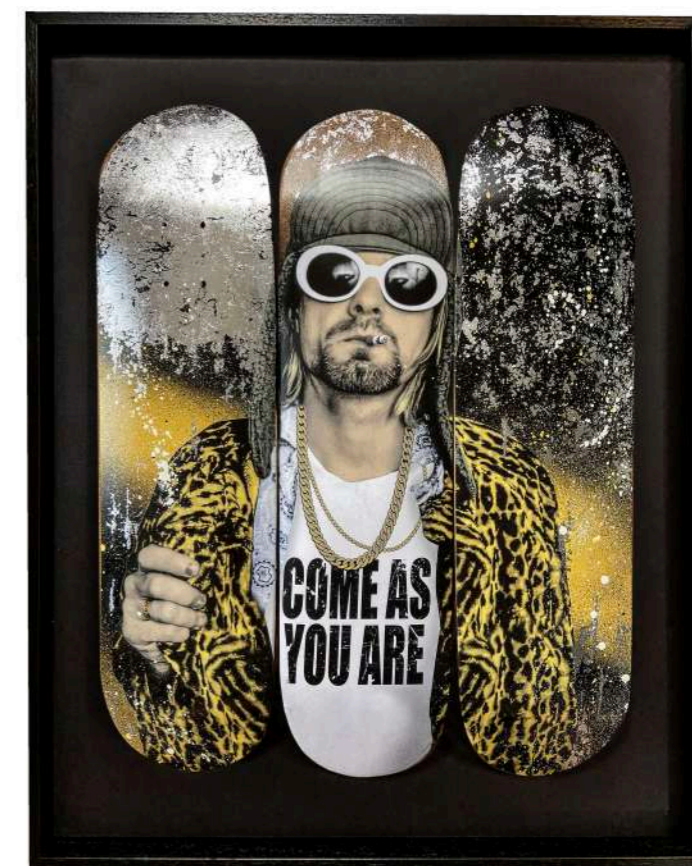

V.I.P PREVIEW

24 HIGH STREET, PRINCE
BISHOPS PLACE DURHAM
DH1 3UJ , 03/08/24 @12PM

LIFE SERIES

ABOUT MR.SLY

Mr. Sly is a British artist known for his mixed media collages and contemporary interpretations of 20th Century pop culture. His bold, graphic images have become his unique trademark. With a background in photo restoring and graphic design, Mr. Sly meticulously blends these talents in his artwork. Producing both limited edition prints and original pieces, his work is showcased in galleries across the U.K. and U.S.A., and his paste-ups are a vibrant part of the street art scene in many cities.

Layered with glitter resin

30x40 inch

£2495

Mr.Sly street art

Bricklane, London 2020

All you need is love

Spray paints on board

Layered with glitter resin

30x40 inch

£2495

TO SHOW YOUR INTEREST

EMAIL:
STUDIOSLY@OUTLOOK.COM
TEL: 07402523833
@MRSLY87

Studio *Sly

V.I.P PREVIEW

24 HIGH STREET, PRINCE
BISHOPS PLACE DURHAM
DH1 3UJ , 03/08/24 @12PM

SK8 ART

It was all a dream (Enquire)
Spray paints and foil on skate decks
Layered with glitter resin
24x30 inch
£2995

I wanna love you
Spray paints on skate decks
Layered with glitter resin
24x30 inch
£2995

Come as you are
Spray paints and foil on skate decks
Layered with glitter resin
24x30 inch
£2995