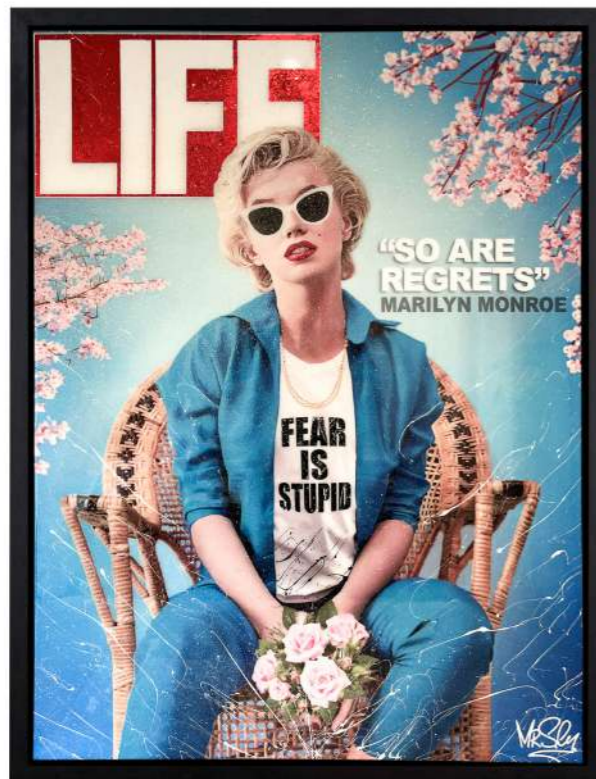

TO SHOW YOUR INTEREST

EMAIL:
STUDIOSLY@OUTLOOK.COM
TEL: 07402523833
@MRSLY87

Studio*Sly

V.I.P PREVIEW

24 HIGH STREET, PRINCE
BISHOPS PLACE DURHAM
DH1 3UJ , 03/08/24 @12PM

LIFE SERIES

Fear is stupid

Acrylic on board

Layered with foils and glitter resin

36x48 inch

£3995